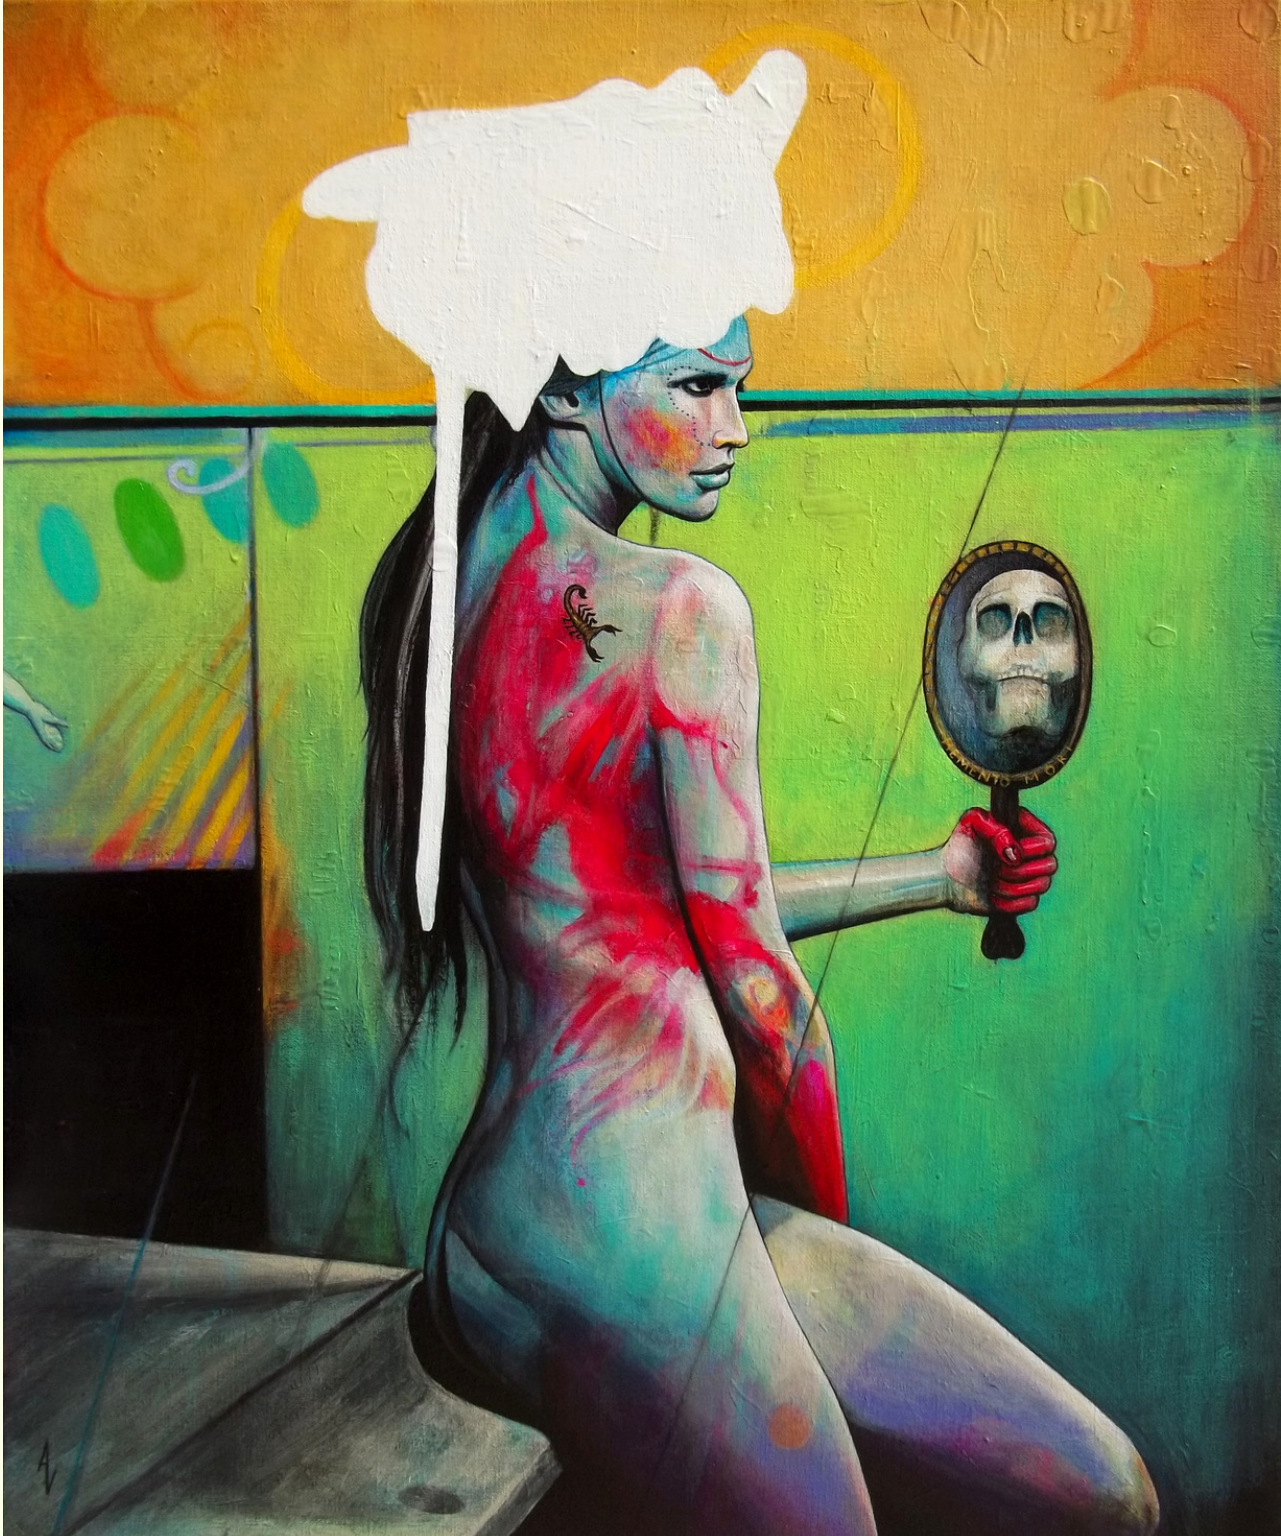

SELF-TAUGHT AND FASCINATED, HE EXHIBITS FOR THE FIRST TIME IN 1999. INSPIRED BY THE MUSIC AND THE CINEMA, HIS WORKS CONSISTED BY A PLAY OF CLAIR-OBSCUR, WORKING THE BRIGHT AND LIVELY COLORS IN CONTRAST. HE STARTS EXPERIMENTS OF COLLAGE WITH A NEW INTEREST FOR THE MIXED TECHNIQUES.

AFTER SOME EXHIBITIONS, A DEEP DESIRE TO EXPRESS HIMSELF THROUGH THE MUSIC INTERRUPTS HIS PROGRESS, ABANDONING THE PAINTING FOR A WHILE. THIS MUSICAL DIGRESSION DEVoured HOWEVER ITS OWN EGO AND THIS IS WHEN A LONG ROAD IS ESSENTIAL TO RECAPTURE THE ALCHEMY OF HIS BEGINNING.

- LOVE -
ACRYLIC ON CANVAS
(56x76CM)
2019

- INVOCATION -
ACRYLIC ON LIN CANVAS
(73x92CM)
2019

- GOLDEN DAWN -
ACRYLIC ON CANVAS
(60x73CM)
2018

- I AM EVERYTHING -
ACRYLIC ON LIN CANVAS
(60x73CM)
2018

- IIIIX -
ACRYLIC ON CANVAS
(60x70CM)
2018

-ABOVE THE INVERTED SUN-
ACRYLIC ON WOOD
(60x80CM)
2018

-BABYLONESOMA-
ACRYLIC ON CANVAS
(54x65 CM)
2019

- LA PAPESSA -
ACRYLIC ON LIN CANVAS
(60x73CM)
2018

- ONLY THE BLIND KNOWS -
ACRYLIC ON CANVAS
[54 X 65 CM]
2017